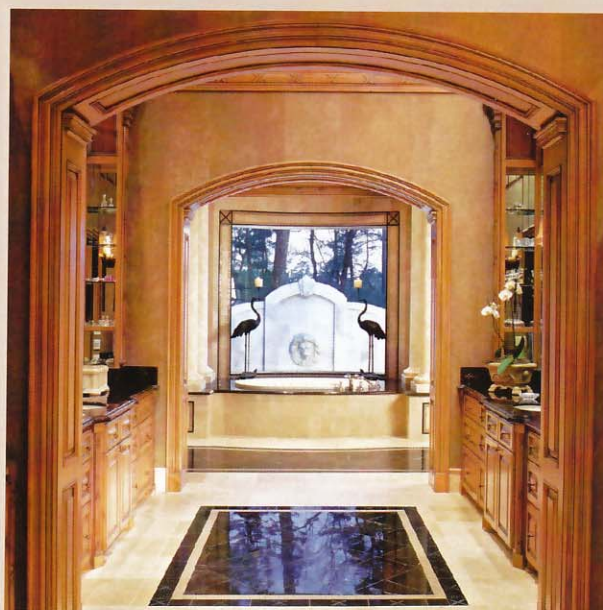

WHICH AWARDS MEAN THE MOST TO YOU?

All of my awards mean so much to me and the designers on my staff, as they validate the creative ability of our design team.

LOCATION: Houston, TX

SQFT: 18,000

FEATURES: The client envisioned a wood-paneled library, but wanted something beyond a dark stain. The designers selected exotic macassar ebony to accent cherrywood panels. Other custom details include cherrywood floors, a brass border, marble, and a lacewood inlay.

LOCATION: Austin, TX

SQFT: 19,000

FEATURES: This gracious home is uniquely designed for its active family. Details include a custom-carved limestone fireplace and reclaimed French tiles. Walnut and white oak beams combine two stains—one to match the trim and one to match kitchen cabinetry.

LOCATION: The Woodlands, TX

SQFT: 26,000

FEATURES: Stained-wood trim, glazed cabinetry, tile patterning and textural wall coverings inspire comfort, along with a warming drawer for towels. "Her" mirror, above the right countertop, conceals a television screen to further create a luxurious oasis.