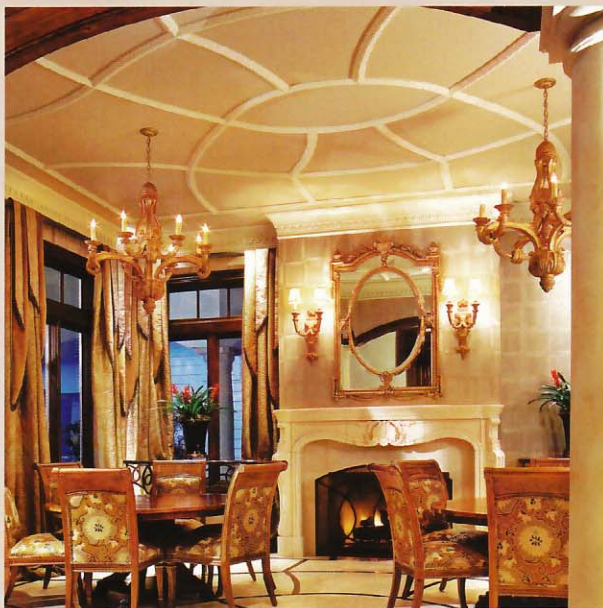

YEAR ESTABLISHED	1978	AFFILIATION	ASID
MEDIAN PRICE OF HOMES COMPLETED		\$2.5-8 MILLION	
OFFICE LOCATION	HOUSTON, TX		

When her mother enrolled her in a sewing class, 10-year-old Jane-Page was forever changed. "I pursued fashion and private art classes until my first year in college," she says. But, then, with the advice of her college counselor, Crump decided to parlay her interest in the arts into a business degree, which she feels is one of the main factors behind her success as an interior designer today. "What great advice I was given," she says. "When I explained my desire to one day open my own boutique and design clothes, I was told, 'A business degree is a must.' I definitely feel that I owe my business success to my BBA and MBA degrees." Integrating her childhood knack for design with a savvy business skill set, Crump decided to establish the Jane Page Design Group, a full-service firm specializing in what she describes as "comfortable, dramatic, livable interior design for large estate homes." "Most of our clients return to us for all of their home interior needs, their second homes, remodels, etc. The more I get to know about my clients, the more inspired I am to exceed their expectations." With two or more designers assigned to a project, and an approach that involves teaming up with the client, architect and builder, Jane Page Design Group employs a collaborative philosophy. "I want the client's look to be 'new' in every aspect—including technology, efficiency and finishing products."

LOCATION: The Woodlands, TX

SQFT: 26,000

FEATURES: Stained-wood trim, glazed cabinetry, tile patterning and textural wall coverings inspire comfort, along with a warming drawer for towels. "Her" mirror, above the right countertop, conceals a television screen to further create a luxurious oasis.