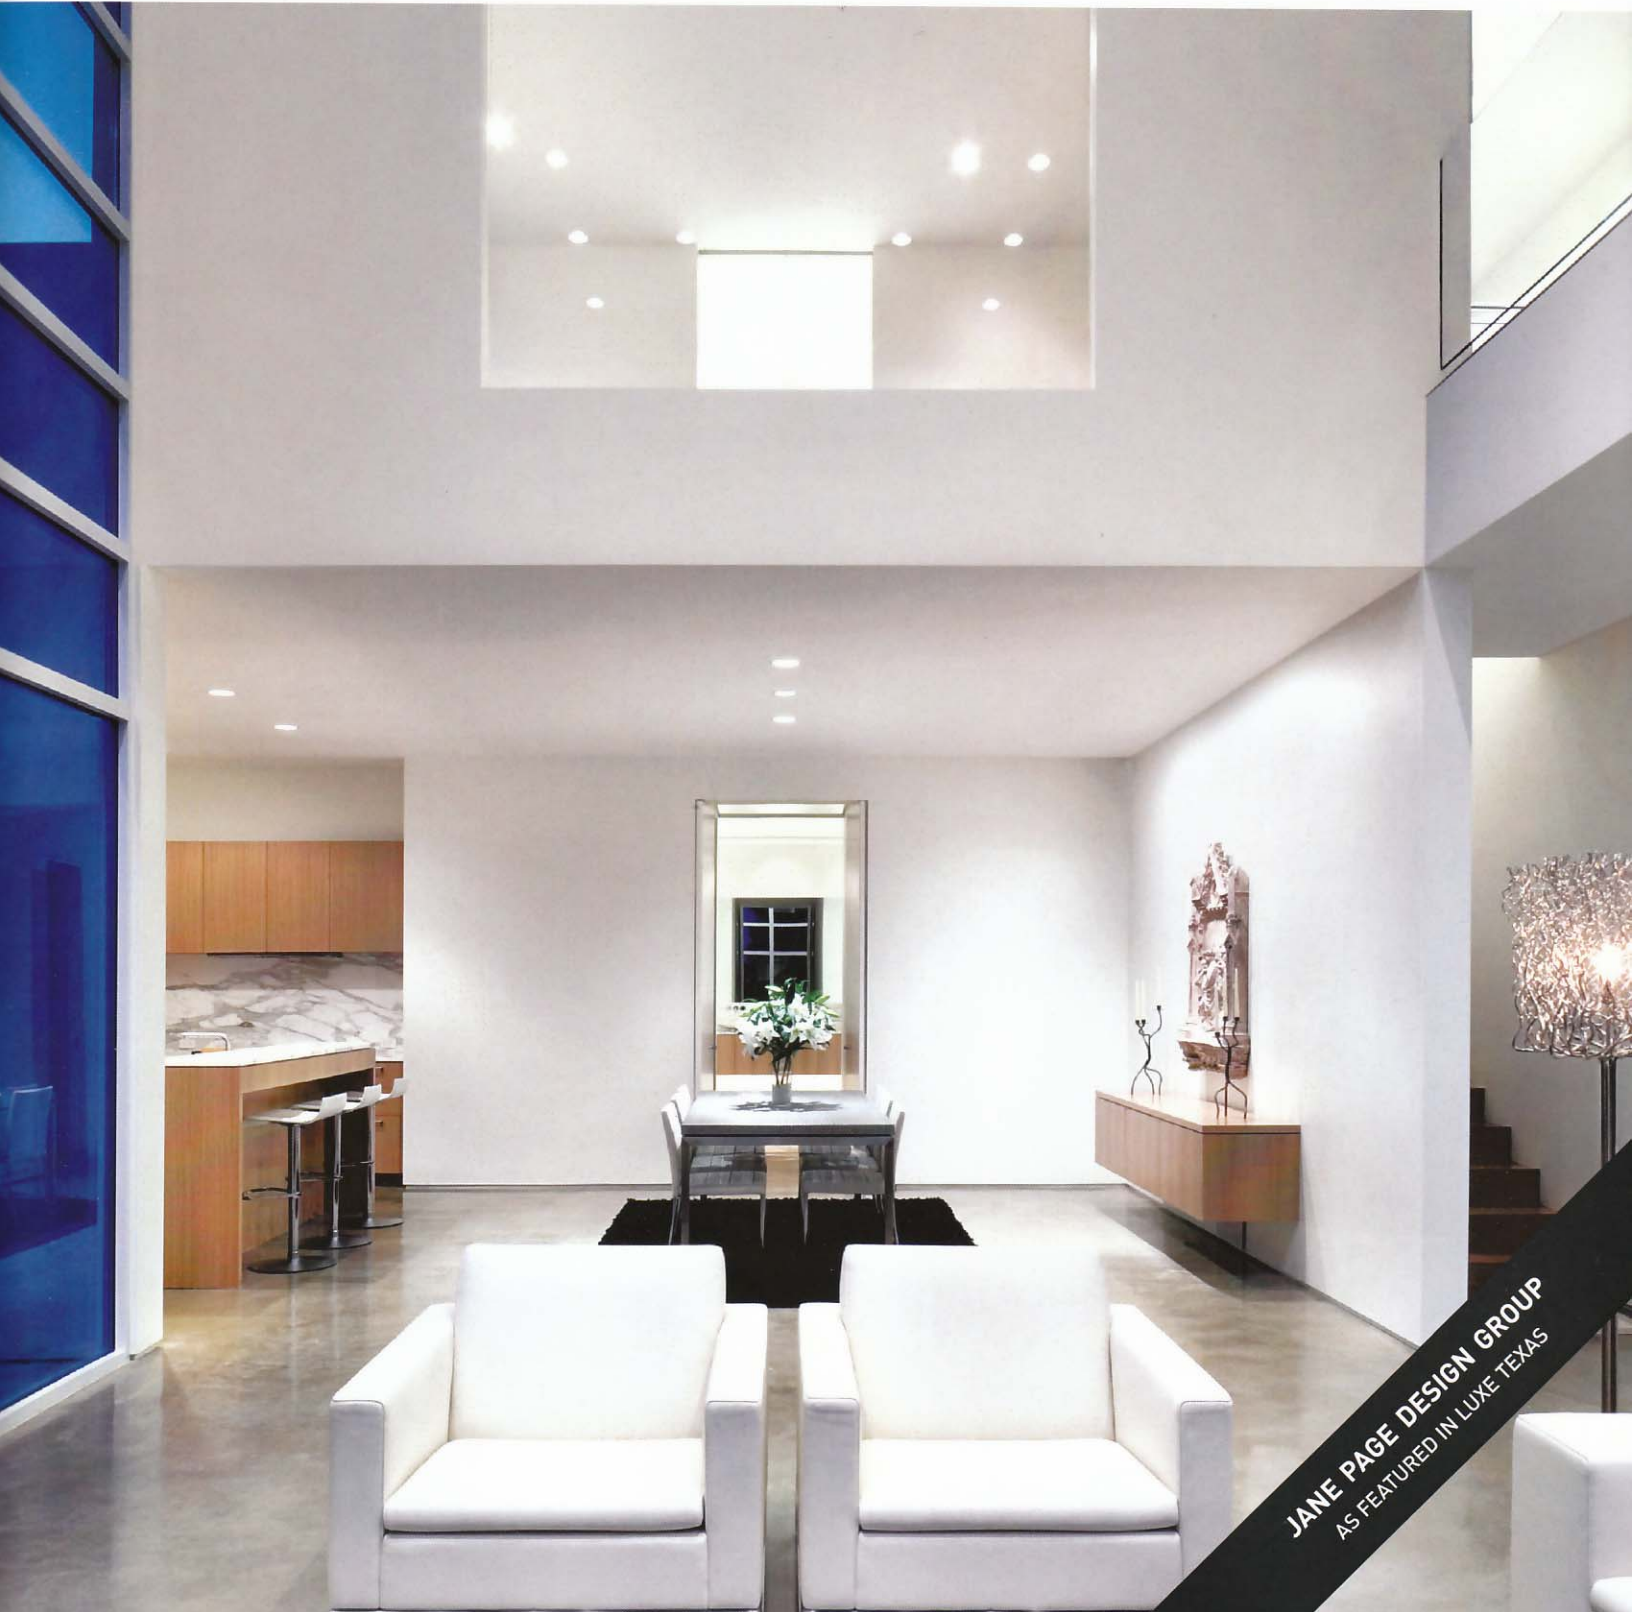

LUXE

THE HOUSTON HOME REDEFINED™

JANE PAGE DESIGN GROUP
AS FEATURED IN LUXE TEXAS